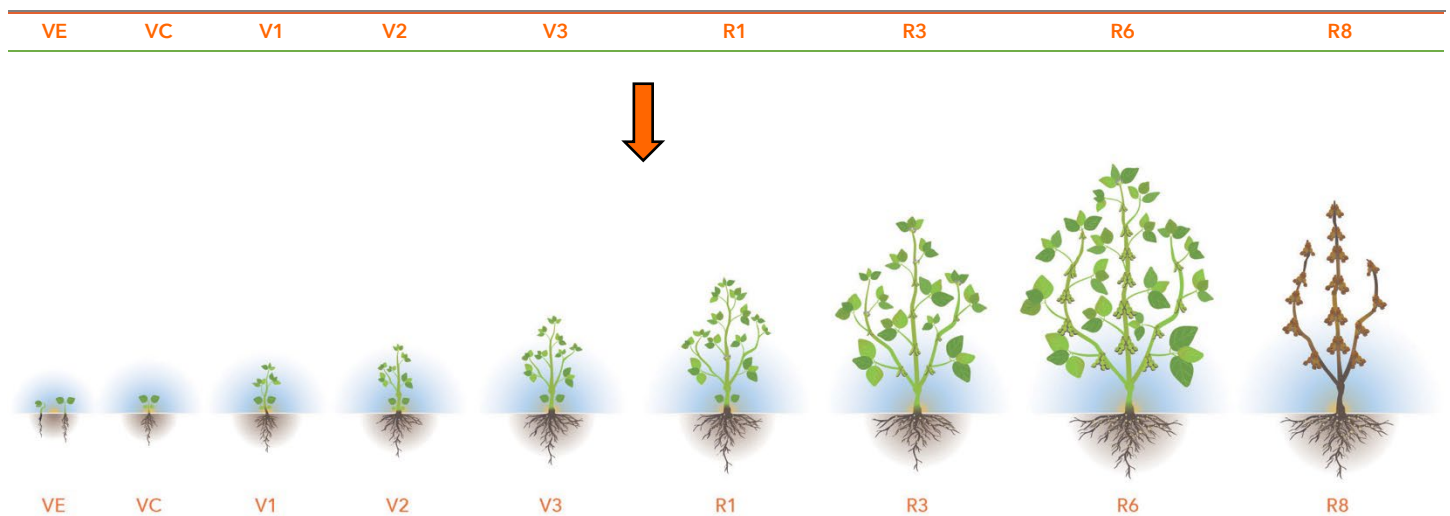

CROP REPORT

Season start date:
April 25th, 2023
Period covered:
From June 1st to August 6th

LOCATION	RAIN	AVERAGE TEMPERATURE	CHU
Manitoba 2021	149 mm	25.1C	2425 CHU
Manitoba 2022	214.98 mm	24.4 °C	2356 CHU

GLOBALLY

Soybeans across the province were all planted by the first week of June. Hot, dry conditions have put the soybeans under some stress but overall, the emergence and growth have been good. Hot and dry weather continued throughout May and June causing very early flowering as the soybeans head into reproductive stages.

DEVELOPMENT STAGE